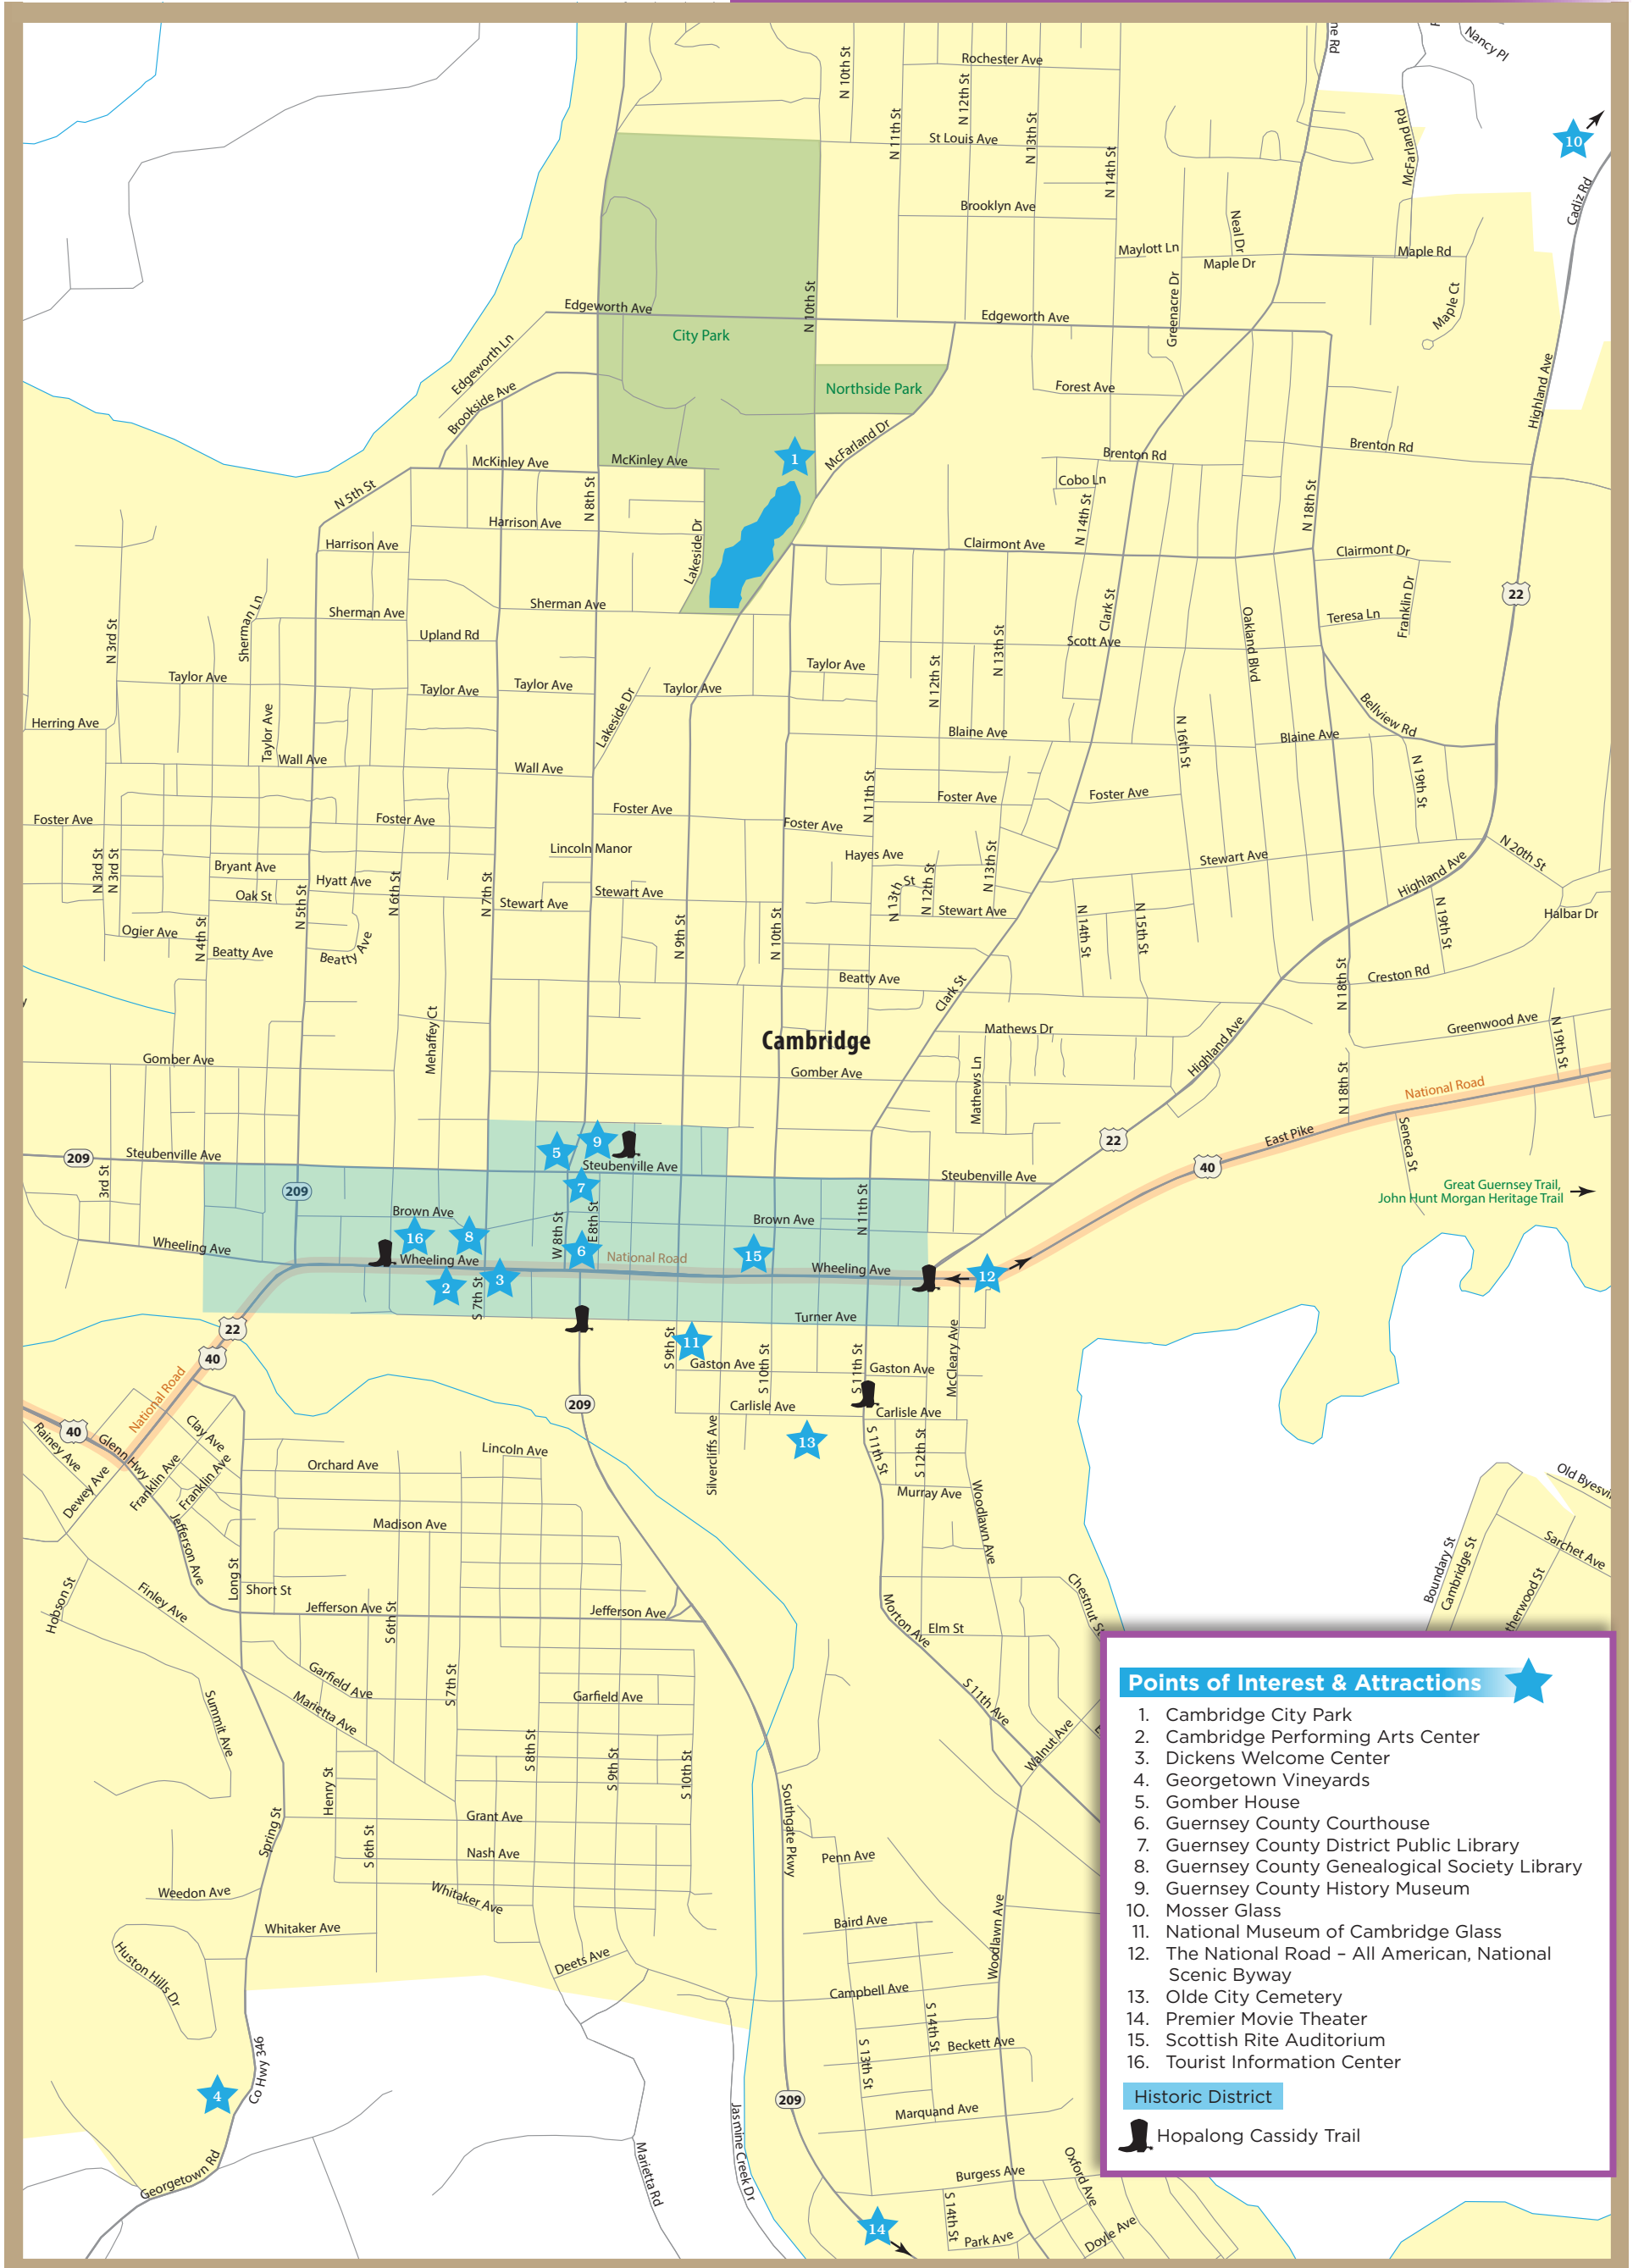

Points of Interest & Attractions ★

1. Cambridge City Park
2. Cambridge Performing Arts Center
3. Dickens Welcome Center
4. Georgetown Vineyards
5. Gomber House
6. Guernsey County Courthouse
7. Guernsey County District Public Library
8. Guernsey County Genealogical Society Library
9. Guernsey County History Museum
10. Mosser Glass
11. National Museum of Cambridge Glass
12. The National Road – All American, National Scenic Byway
13. Olde City Cemetery
14. Premier Movie Theater
15. Scottish Rite Auditorium
16. Tourist Information Center

Historic District

Hopalong Cassidy Trail