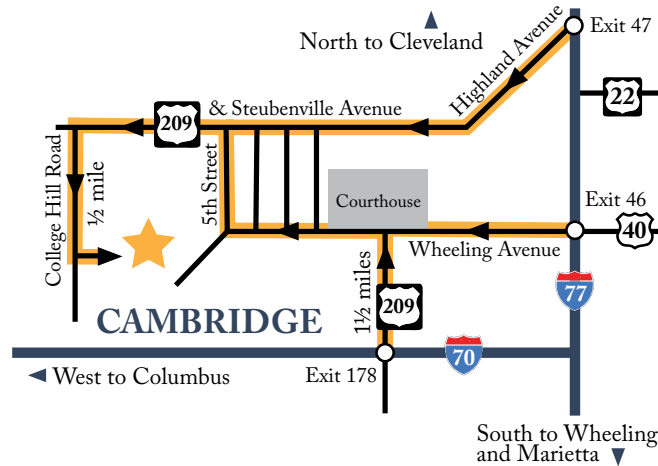

Directions

From the West: I-70 Exit 178
onto SR 209/Southgate Parkway West into Cambridge. Follow map below.

From the North: I-77 Exit 47
and go West into Cambridge on SR 22. At second light (approx. 1 mile) turn right onto Steubenville Ave and follow map below.

From the South and East: I-77
Exit 46B to US 40/Wheeling Ave and follow map below.

The Living Word
Outdoor Drama

June 17– September 30 (Fridays Only)

6010 College Hill Road
PO Box 1481
Cambridge, Ohio 43725